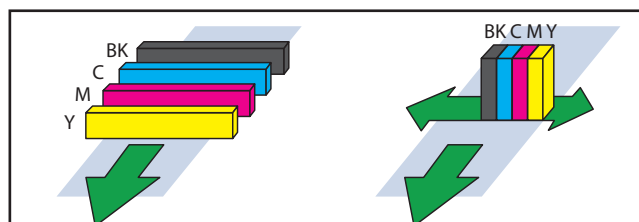

Serial printing

*Specification subject to change without notice.

The SwiftColor SCC-4000D Oversized Credential Printer features single pass print-head technology that allows blazing fast print speed, printing a 3.5" x 5.5" full color card in under 2 seconds!

Single-pass printing (SCC-4000D)